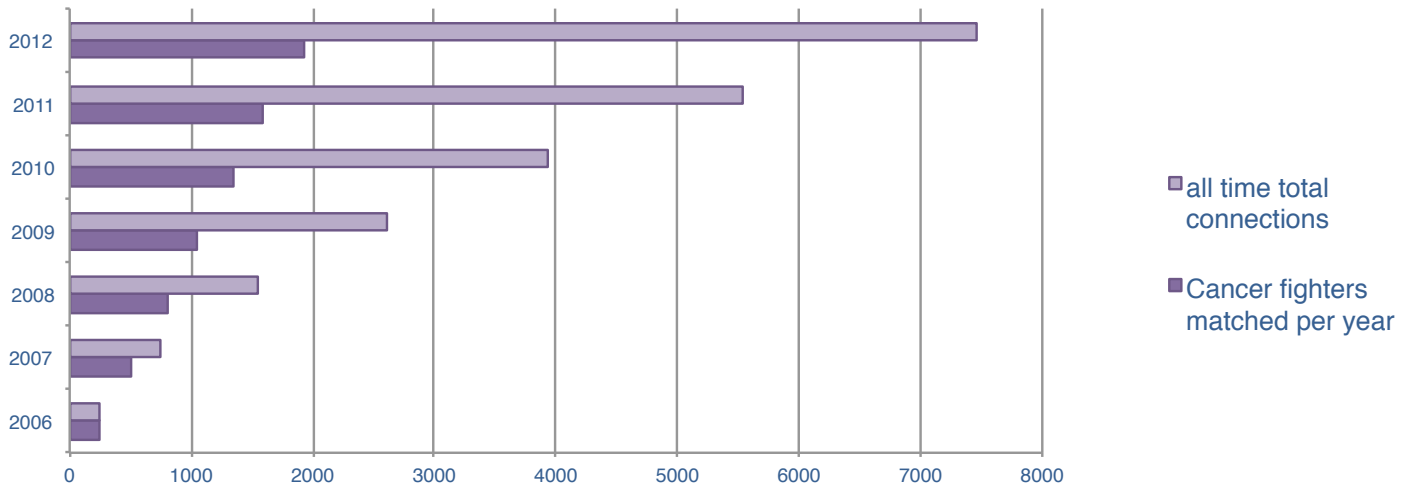

Cancer Support Matches