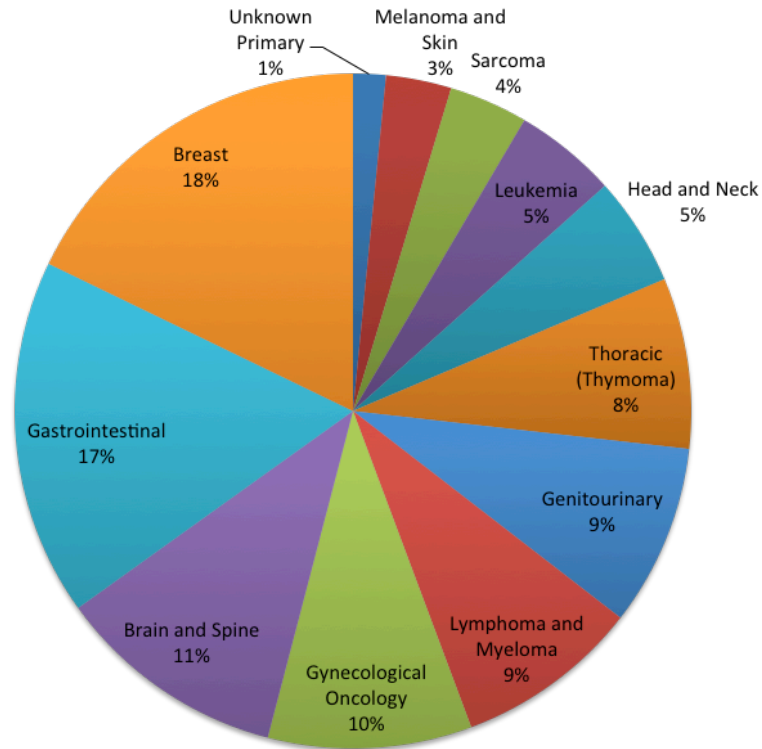

2012 Type of Cancer