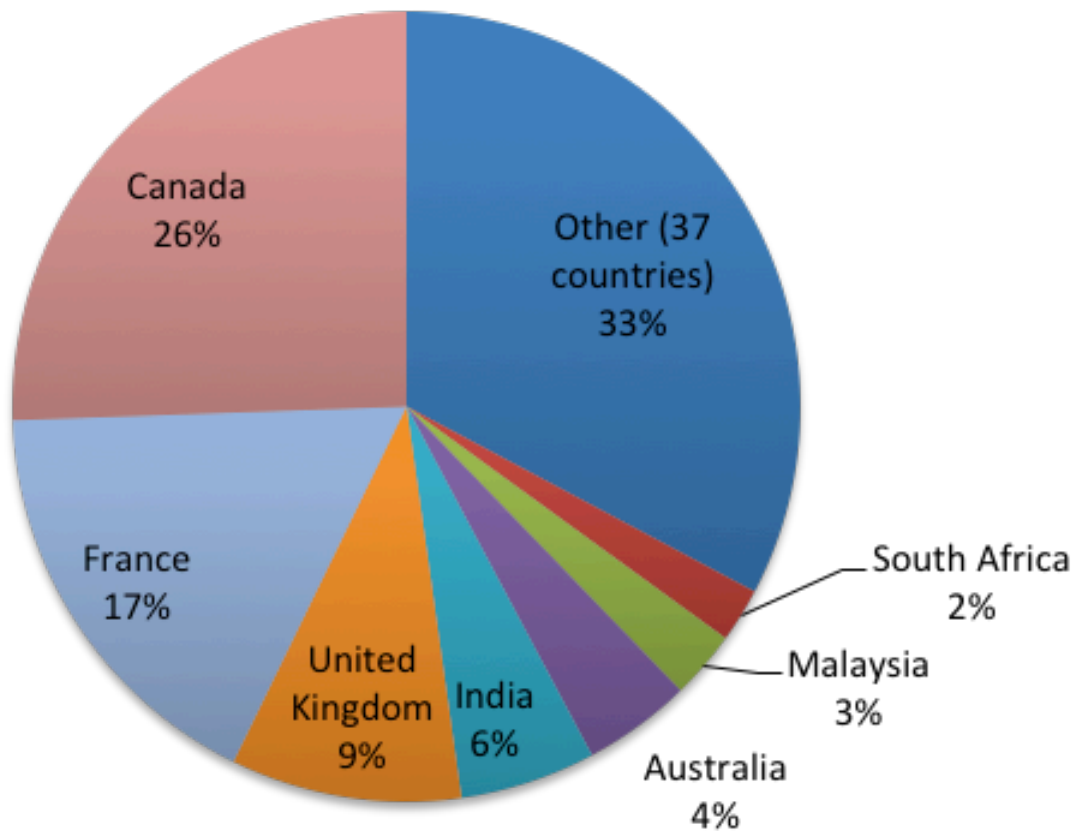

2012 Countries Served (other than USA)