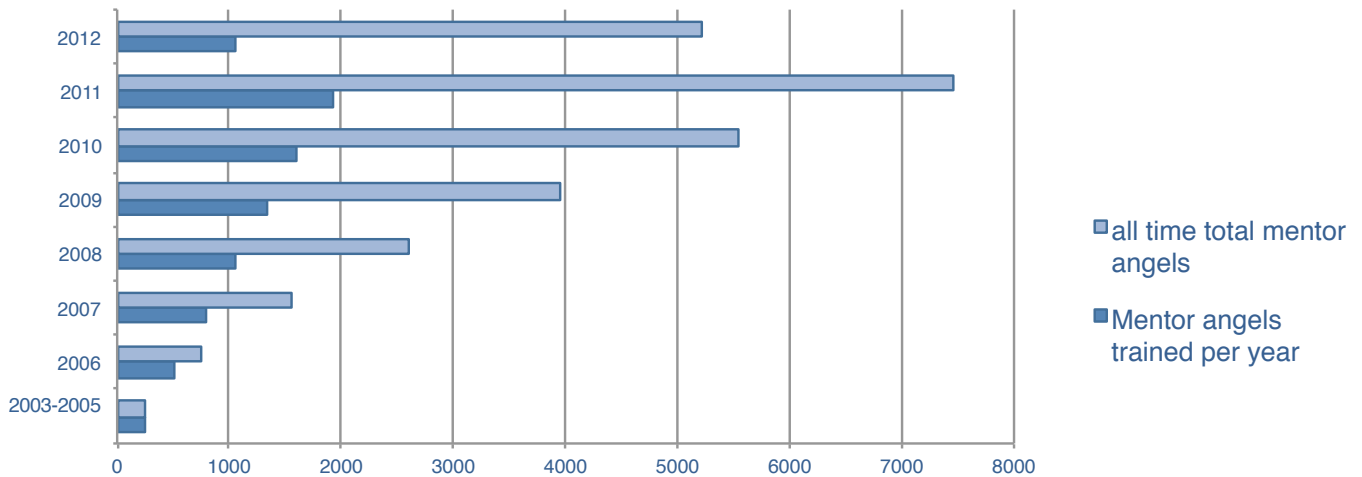

Mentor Angels