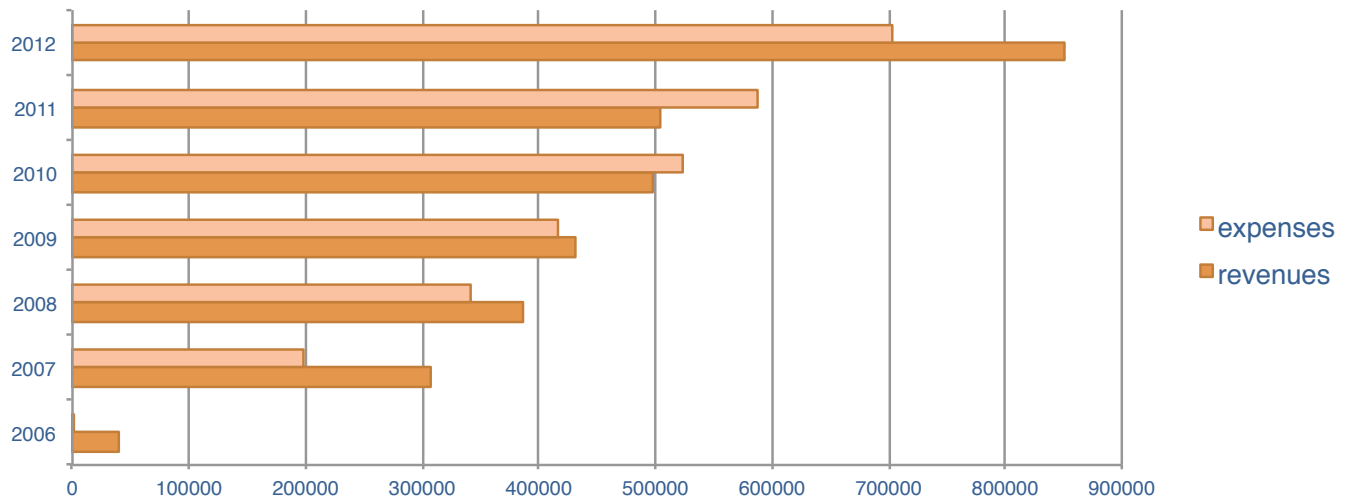

Expenses & Revenues