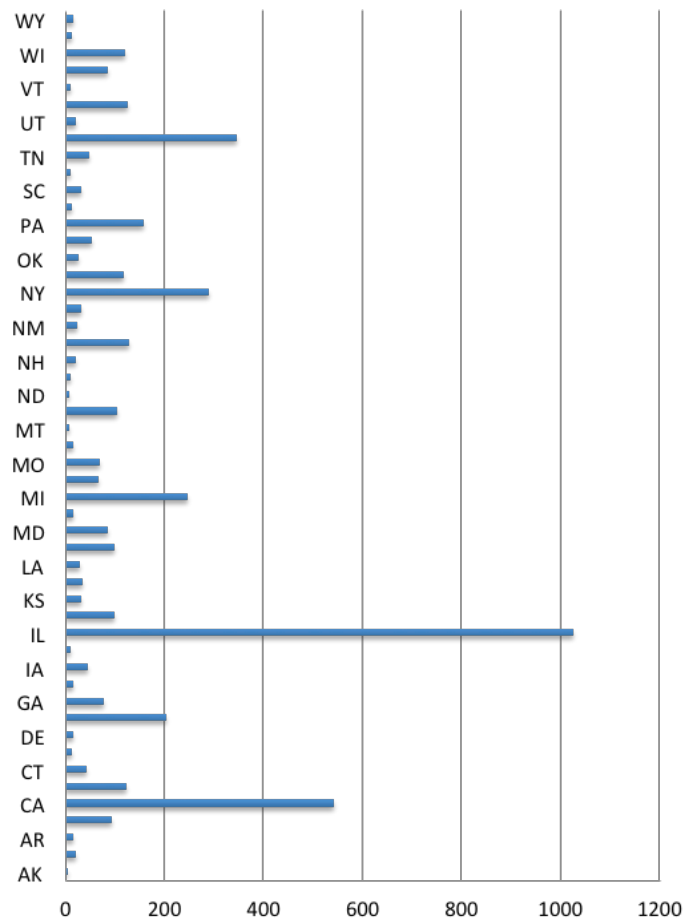

2012 Language of Cancer Fighters

2012 Countries Served (other than USA)

2012 Type of Cancer

USA 2012 Matches by State (all states represented)

STATEMENTS OF FINANCIAL POSITION

DECEMBER 31, 2012 AND 2011

ASSETS	2012	2011
Current Assets		
Cash & Cash Equivalents	\$ 248,075	\$ 88,402
Program Service Fees Receivable –Net	8,333	1,853
Prepaid Expenses	15,000	--
Security Deposit	4,983	4,983
Investments, at Fair Value	1,021,266	1,000,000
Total Current Assets	297,657	95,238
Property and Equipment, Net of Accumulated Depreciation and Amortization	4,623	15,136
TOTAL ASSETS	\$ 1,302,280	1,110,374
LIABILITIES AND NET ASSETS		
Account Payable	\$ 26,588	9,022
Net Assets		
Unrestricted	259,494	101,352
Temporarily Restricted	16,198	--
Permanently Restricted	1,000,000	1,000,000
Total Net Assets	275,692	101,352
TOTAL LIABILITY AND NET ASSETS	\$ 1,302,280	1,110,374