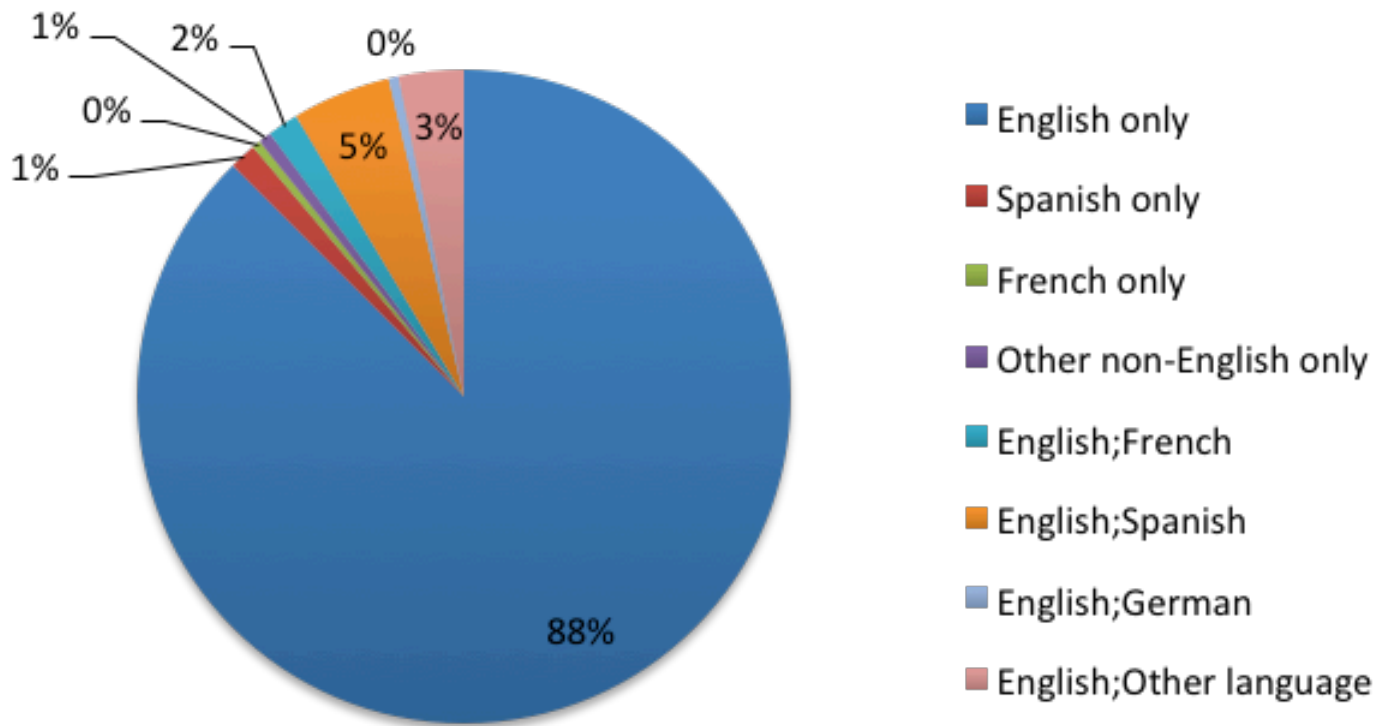

2012 Language of Cancer Fighters